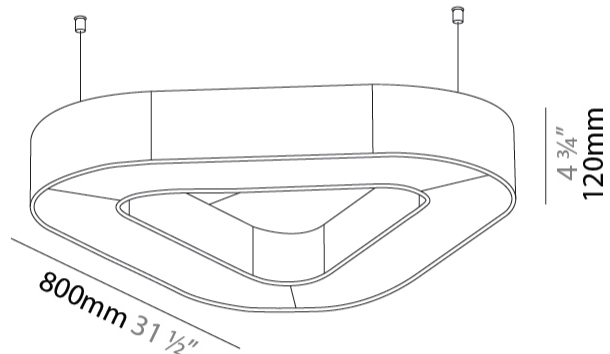

GENERAL

Series: Victory Acoustic
Partner: Prolicht
Division: Architectural
Installation: Suspension
Product Type: Acoustic
Mounting Location: Ceiling
Light Distribution: Direct

PHYSICAL

Shape: Round
Length (mm): 800
Length (in): 31 1/2
Width (mm): 752
Width (in): 29 5/8
Height (mm): 120
Height (in): 4 3/4
Diffuser: PMMA - Opal / Micro-Prism
Fixture Finish: SSR / BKV / CWI / CRY / HAB / UFT / ITA / RUA / FTG / MYG / LOD / PUS / FRO / FUP / KIA / POP / BLS / SPG / MEY / GOH / CHC / COM / ABZ / JAG / OBR / MOS / ROR
Acoustic Finish: SFW / CYW / SEE / SYN / MTS / PMB / TTN / CYB / STO / DPE / BES / SHB / ARE / ANE / VRD / CRF
Fixture Material: Aluminum
Primary Material: Acoustic
Cable Details: 2000mm / 78 3/4" or 6000mm / 236 1/4" Transparent Cable

ELECTRICAL

Lamp Type: LED (Zhaga Standard)
Input Wattage (W): 29.4
Total Output Wattage (W): 26.3
Dimming: Non-Dimmable
Driver Included: Yes
Driver Location: Integrated
Driver Type: Constant Current - Universal
Driver Class: Class 2
Input Voltage (V): 120 - 277

LED

Color Temperature (°K): 2700 / 3000 / 3500 / 4000
Max. Delivered Lumen (lm): 2489 / 2577 / 3025 / 2640
Nominal Lumen (lm): 3830 / 3964 / 4655 / 4030
CRI: >90 CRI
Lamp Life (hrs): 50000

OPTICAL

RATINGS AND CERTIFICATIONS

Certified By: CSA Certified to UL and CSA Standards
IP rating: IP20