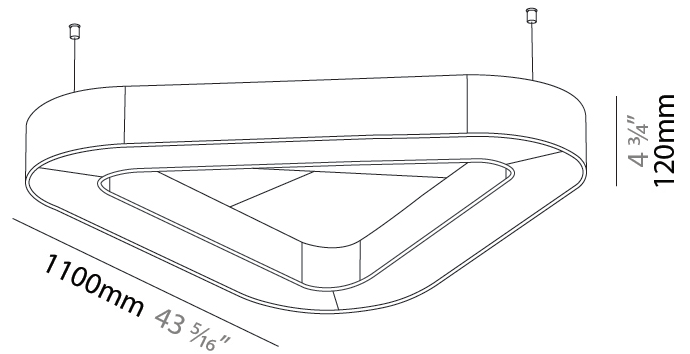

GENERAL

Series: Victory Acoustic
Partner: Prolicht
Division: Architectural
Installation: Suspension
Product Type: Acoustic
Mounting Location: Ceiling
Light Distribution: Direct / Indirect

PHYSICAL

Shape: Round
Length (mm): 1100
Length (in): 43 ⁵/₁₆
Width (mm): 1012
Width (in): 39 ¹³/₁₆
Height (mm): 120
Height (in): 4 ³/₄

Diffuser: [PMMA - Opal / Micro-Prism](#)
Fixture Finish: [SSR / BKV / CWI / CRY / HAB / UFT / ITA / RUA / FTG / MYG / LOD / PUS / FRO / FUP / KIA / POP / BLS / SPG / MEY / GOH / CHC / COM / ABZ / JAG / OBR / MOS / ROR](#)

Acoustic Finish: [SFW / CYW / SEE / SYN / MTS / PMB / TTN / CYB / STO / DPE / BES / SHB / ARE / ANE / VRD / CRF](#)

Fixture Material: Aluminum
Primary Material: Acoustic
Cable Details: [2000mm / 78 3/4" or 6000mm / 236 1/4" Transparent Cable](#)

ELECTRICAL

Lamp Type: LED (Zhaga Standard)
Input Wattage (W): 73.4
Total Output Wattage (W): 66.3
Dimming: Non-Dimmable
Driver Included: Yes
Driver Location: Integrated
Driver Type: Constant Current - Universal
Driver Class: Class 2
Input Voltage (V): 120 - 277

LED

Color Temperature (°K): 2700 / 3000 / 3500 / 4000
Max. Delivered Lumen (lm): 3734 / 3865 / 4538 / 3929
Nominal Lumen (lm): 5745 / 5946 / 6982 / 6045
CRI: >90 CRI
Lamp Life (hrs): 50000

OPTICAL

RATINGS AND CERTIFICATIONS

Certified By: CSA Certified to UL and CSA Standards
IP rating: IP20