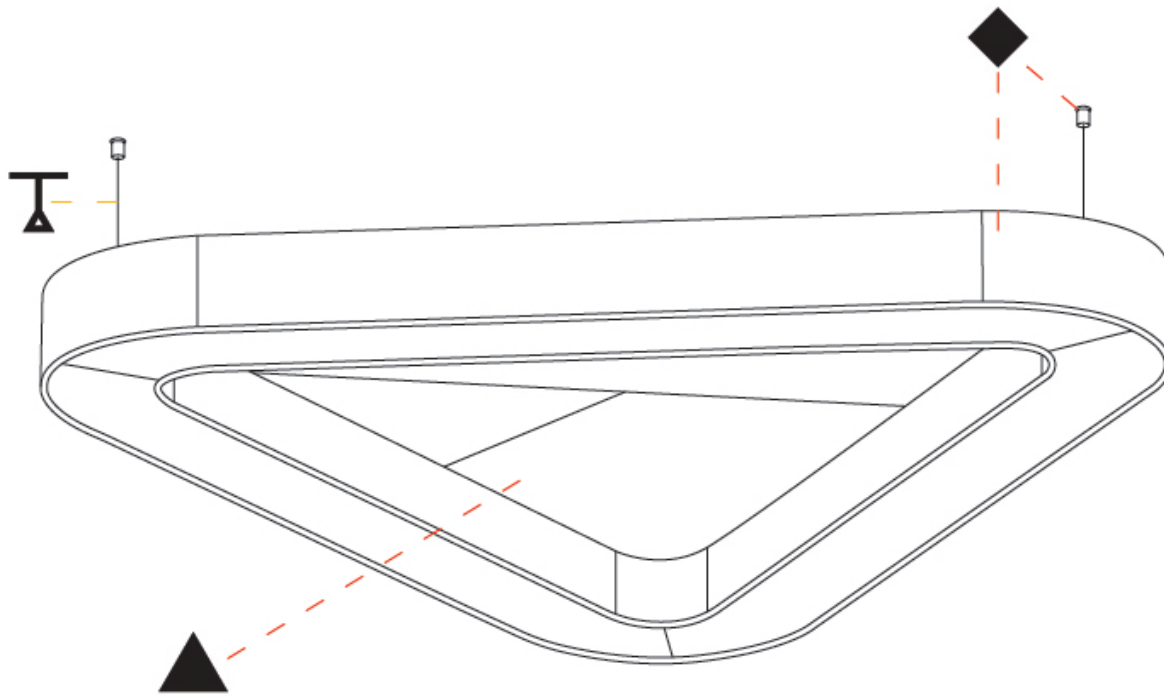

VICTORY ACOUSTIC SUSPENSION

A300746-

PROJECT	_____
TYPE	_____
SPECIFIER	_____
QUANTITY	_____
DATE	_____

A