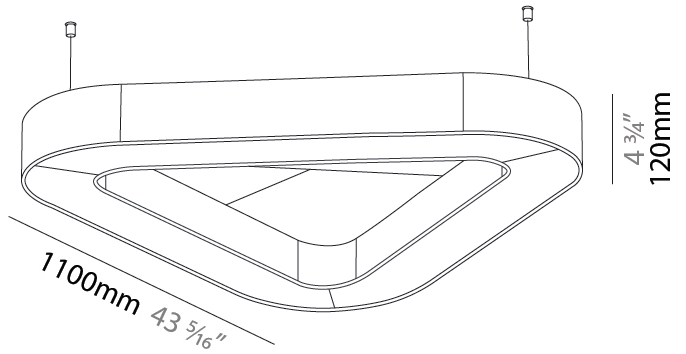

GENERAL

Series: Victory Acoustic
Partner: Prolicht
Division: Architectural
Installation: Suspension
Product Type: Acoustic
Mounting Location: Ceiling
Light Distribution: Direct

PHYSICAL

Shape: Round
Length (mm): 1100
Length (in): 43 ⁵/₁₆
Width (mm): 1012
Width (in): 39 ¹³/₁₆
Height (mm): 120
Height (in): 4 ³/₄

Diffuser: [PMMA - Opal / Micro-Prism](#)
Fixture Finish: [SSR / BKV / CWI / CRY / HAB / UFT / ITA / RUA / FTG / MYG / LOD / PUS / FRO / FUP / KIA / POP / BLS / SPG / MEY / GOH / CHC / COM / ABZ / JAG / OBR / MOS / ROR](#)

Acoustic Finish: [SFW / CYW / SEE / SYN / MTS / PMB / TTN / CYB / STO / DPE / BES / SHB / ARE / ANE / VRD / CRF](#)

Fixture Material: Aluminum
Primary Material: Acoustic
Cable Details: 2000mm / 78 3/4" or 6000mm / 236 1/4" Transparent Cable

ELECTRICAL

Lamp Type: LED (Zhaga Standard)
Input Wattage (W): 44.1
Total Output Wattage (W): 40
Dimming: Non-Dimmable
Driver Included: Yes
Driver Location: Integrated
Driver Type: Constant Current - Universal
Driver Class: Class 2
Input Voltage (V): 120 - 277

LED

Color Temperature (°K): 2700 / 3000 / 3500 / 4000
Max. Delivered Lumen (lm): 3734 / 3865 / 4538 / 3929
Nominal Lumen (lm): 5745 / 5946 / 6982 / 6045
CRI: >90 CRI
Lamp Life (hrs): 50000

OPTICAL

RATINGS AND CERTIFICATIONS

Certified By: CSA Certified to UL and CSA Standards
IP rating: IP20